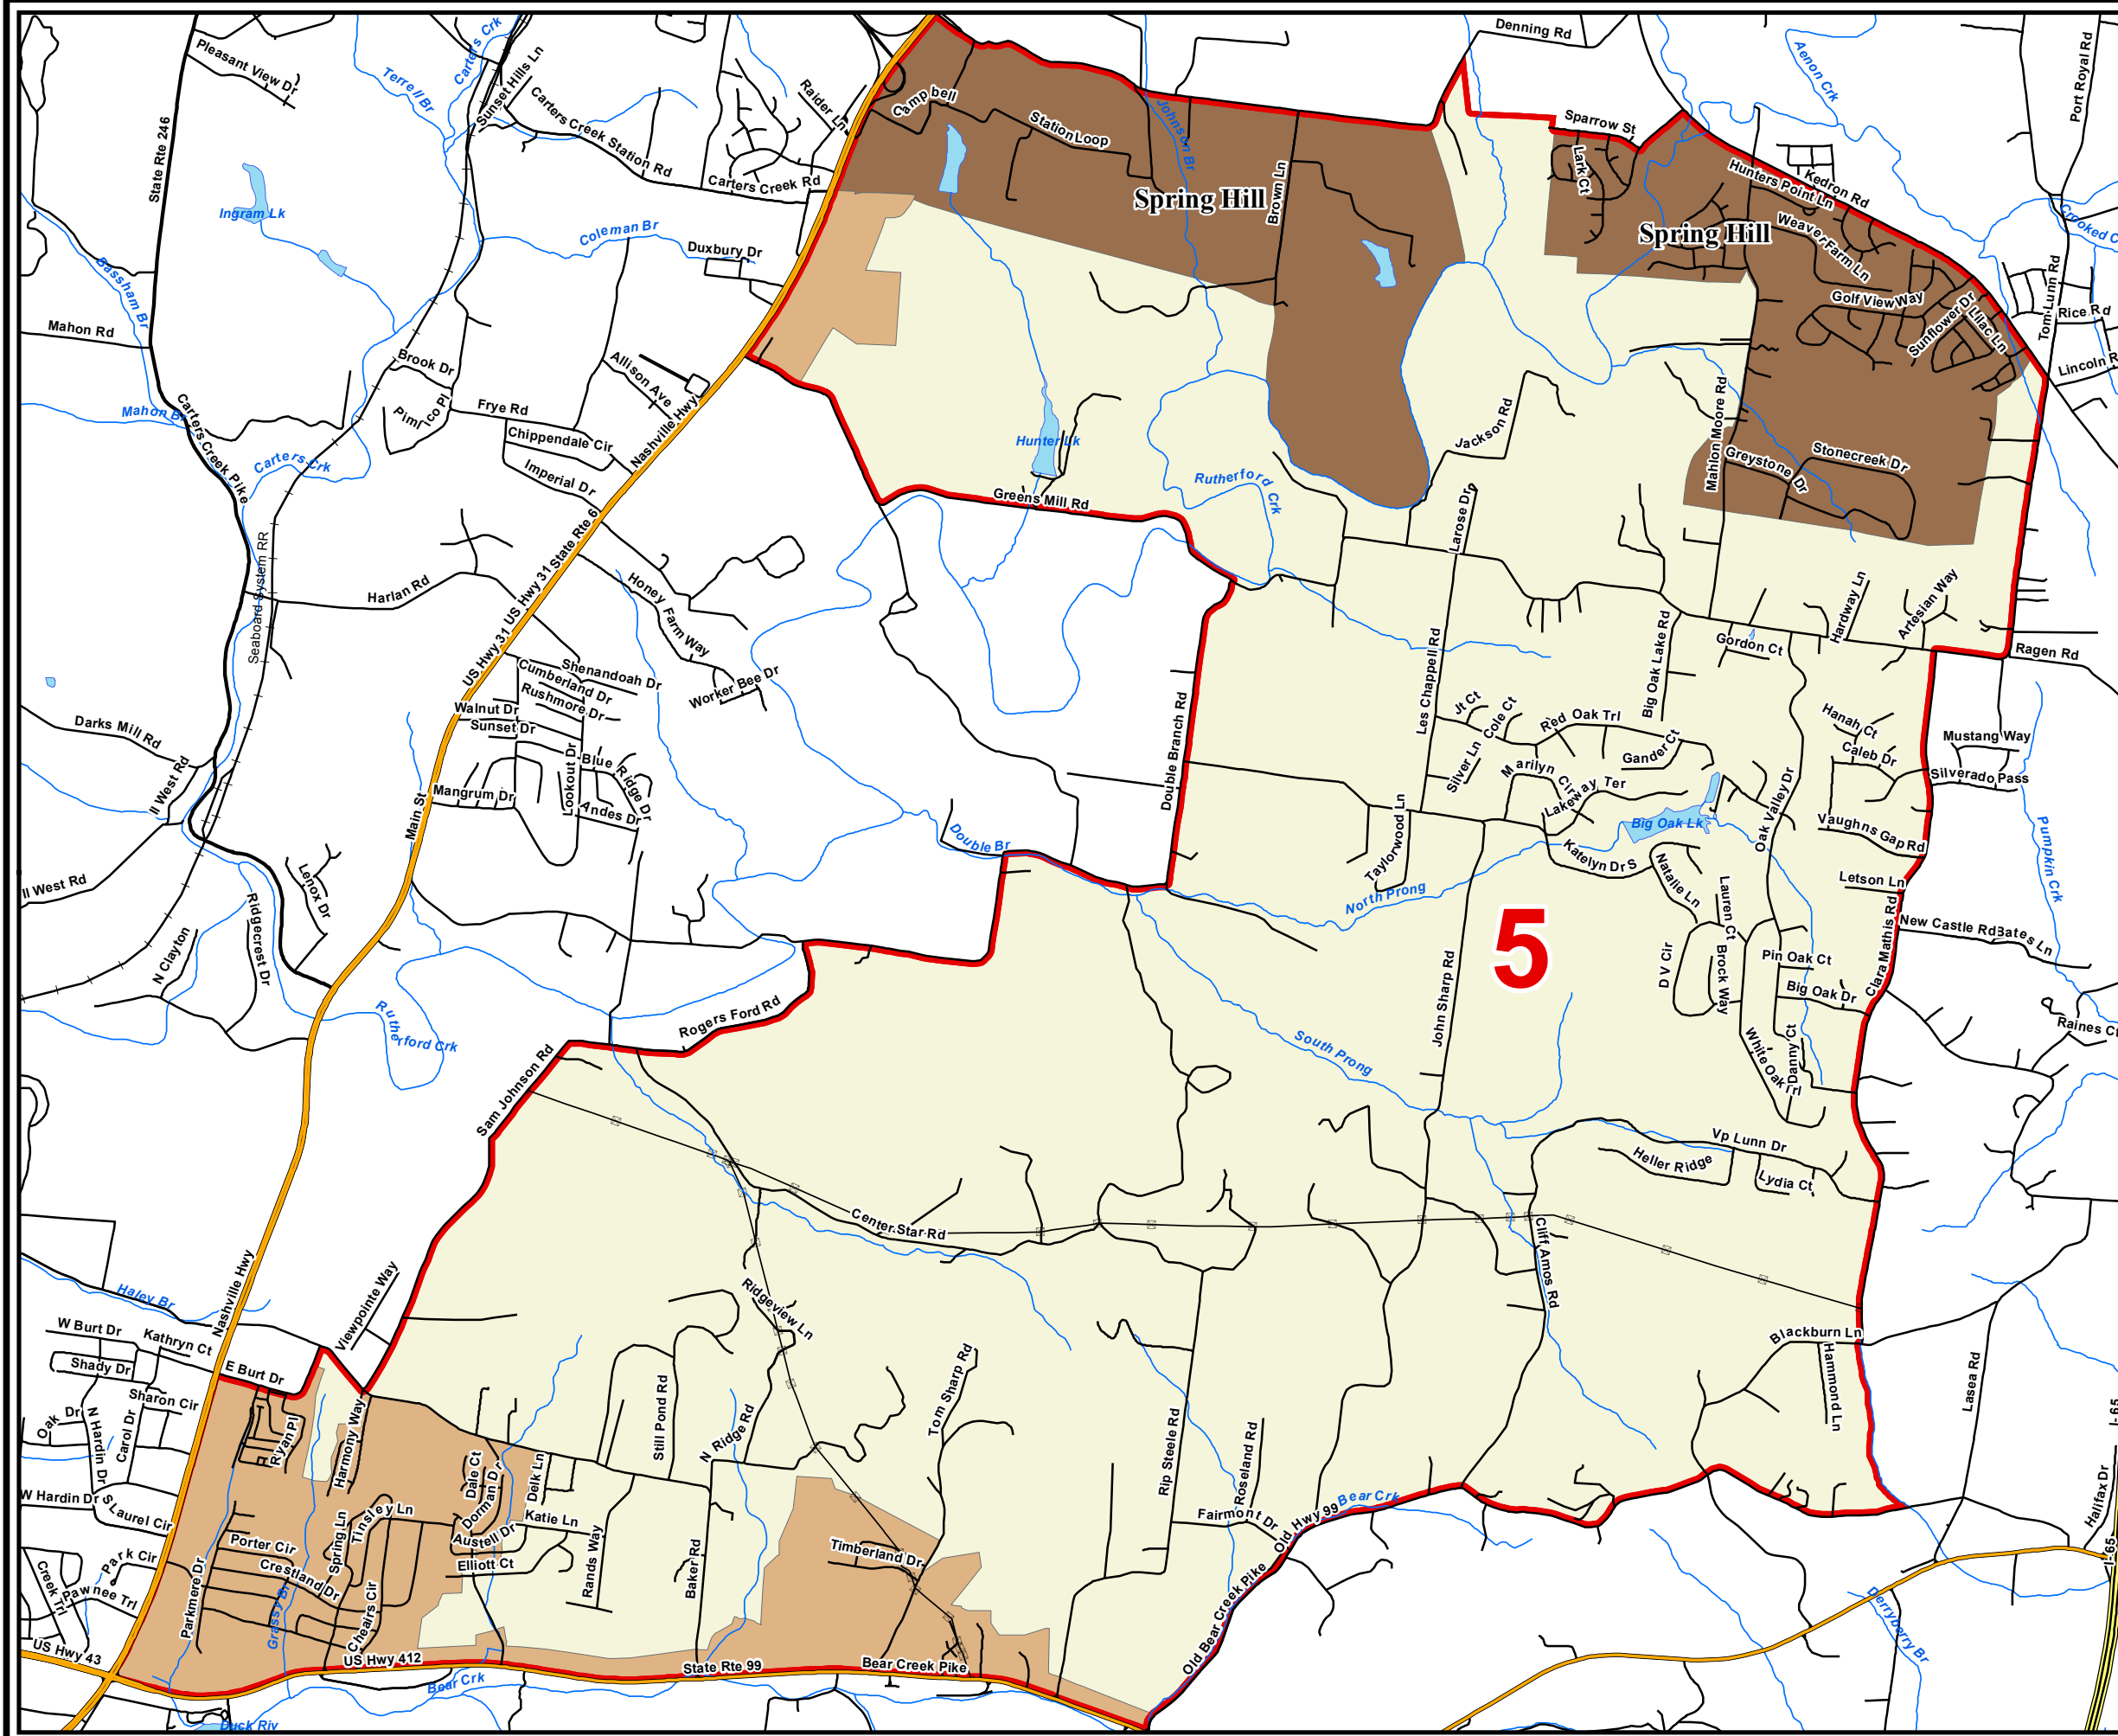

Maury County

County Commission District 5

- County Commission District
- Interstates
- U.S. Highway
- State Highway
- Local Roads
- Railroads
- Pipeline
- Powerline
- Creeks / Stream
- Lakes / Rivers
- Columbia
- Mount Pleasant
- Spring Hill
- County